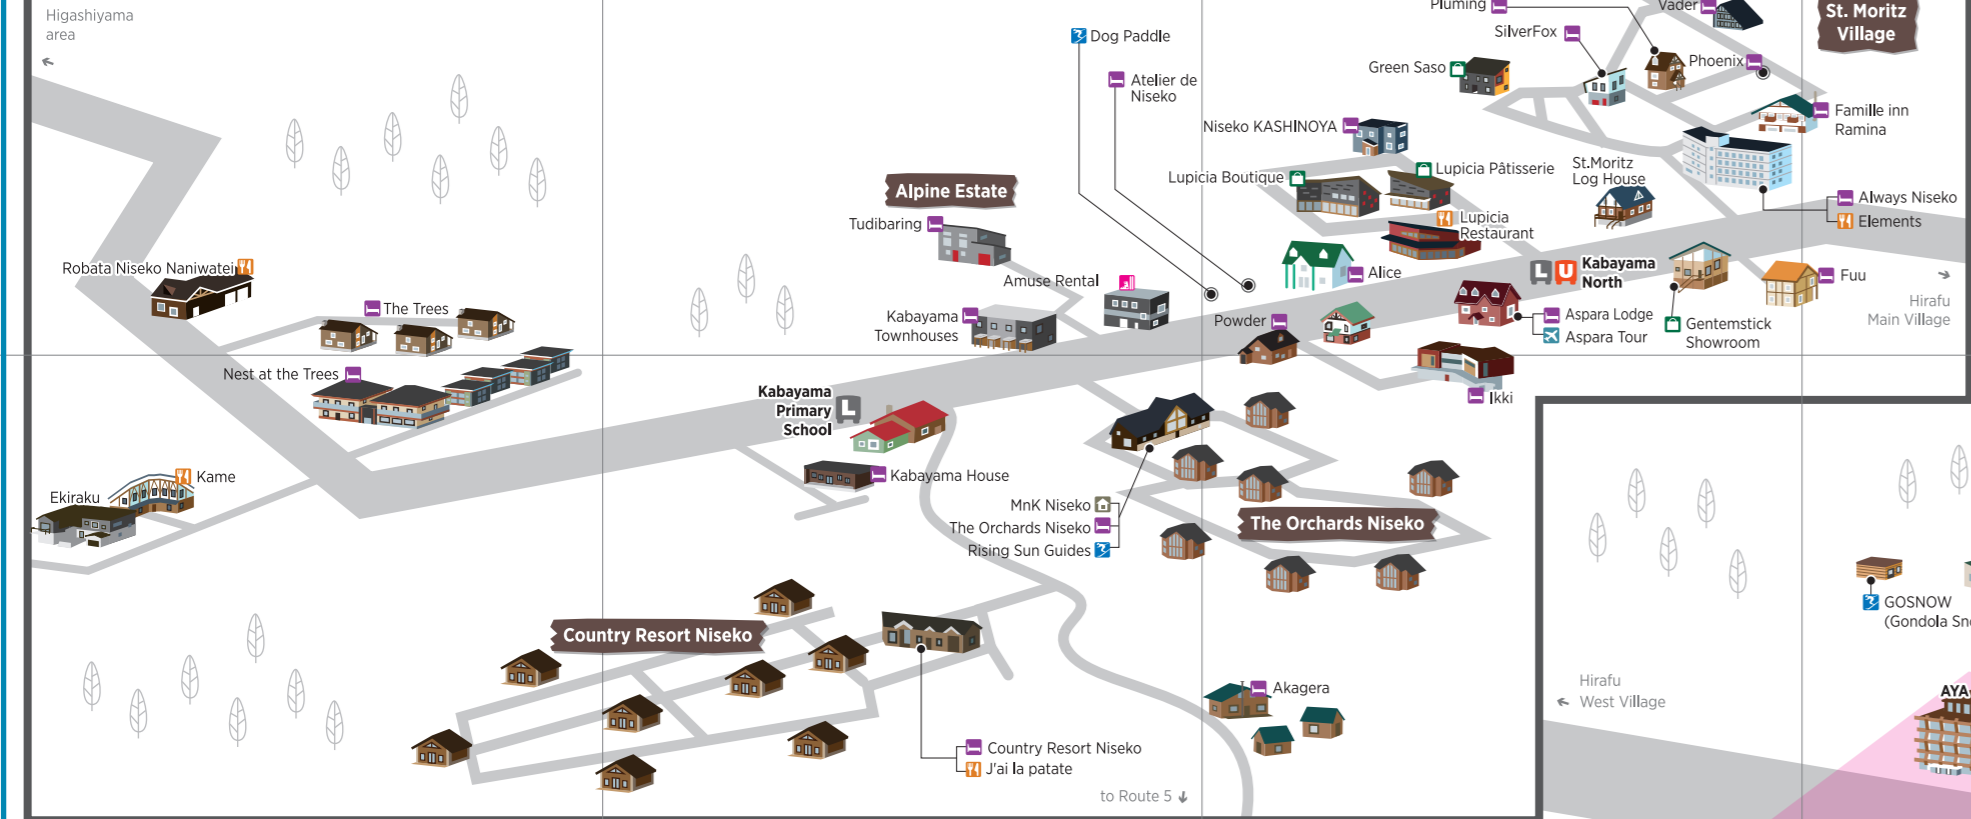

Hirafu West Village

Hirafu-Zaka St.

- Puku puku tei
- NBS Ski School
- NBS Rental
- NBS Retail
- Shiosai (Senchou 2)
- Niseko Sports Rental
- Niseko Sports Retail
- Suiboku
- A-Bu-Cha 2
- The Setsumon
- The Setsumon
- Summit Properties
- Nozomi Views
- Boot Solutions
- Rhythm Japan
- Glorious Coffee

Niseko Grand Hirafu

- Base (Dot Base)
- Grand Hirafu Snow School
- Grand Hirafu Ski / Snowboard Rental
- Base Cafe
- Skye Niseko (Scheduled Opening: Autumn 2018)
- Bus Stop to Airport, Sapporo
- Niseko Ground Service