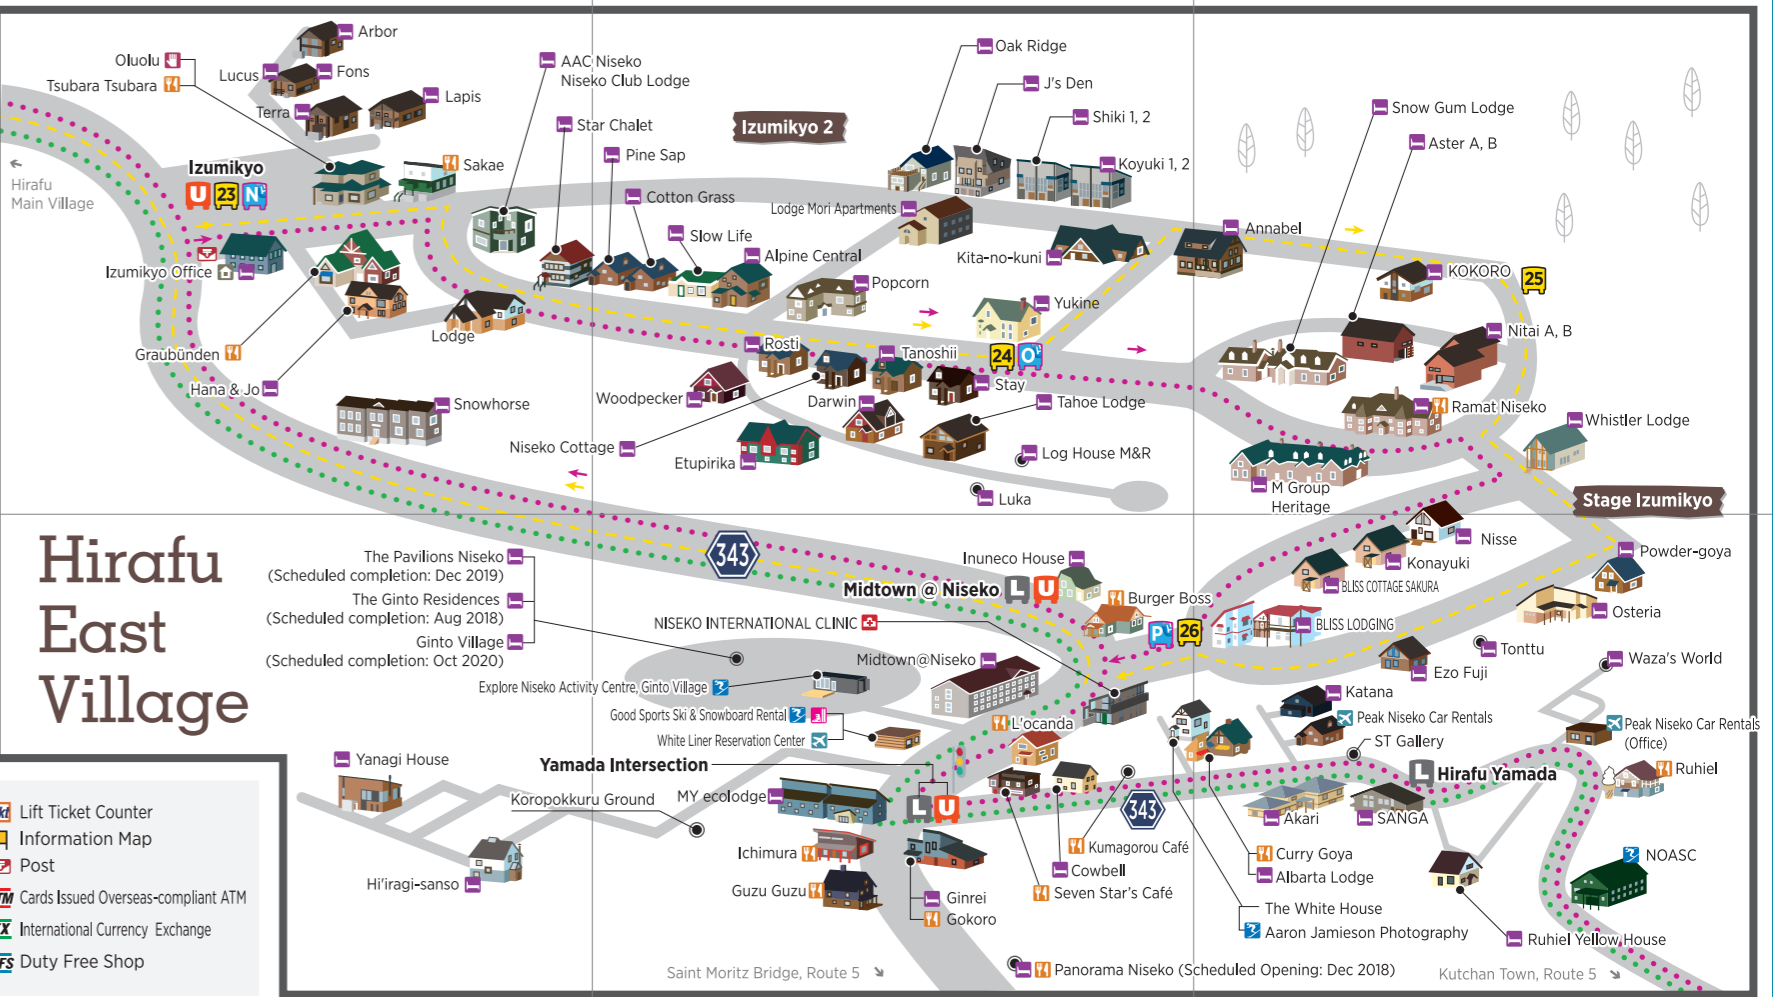

Hirafu East Village

Hirafu Main Village

Elevation

Izumikyo 3

Izumikyo 1

Izumikyo 2

Stage Izumikyo

NOASC

Ruhiel