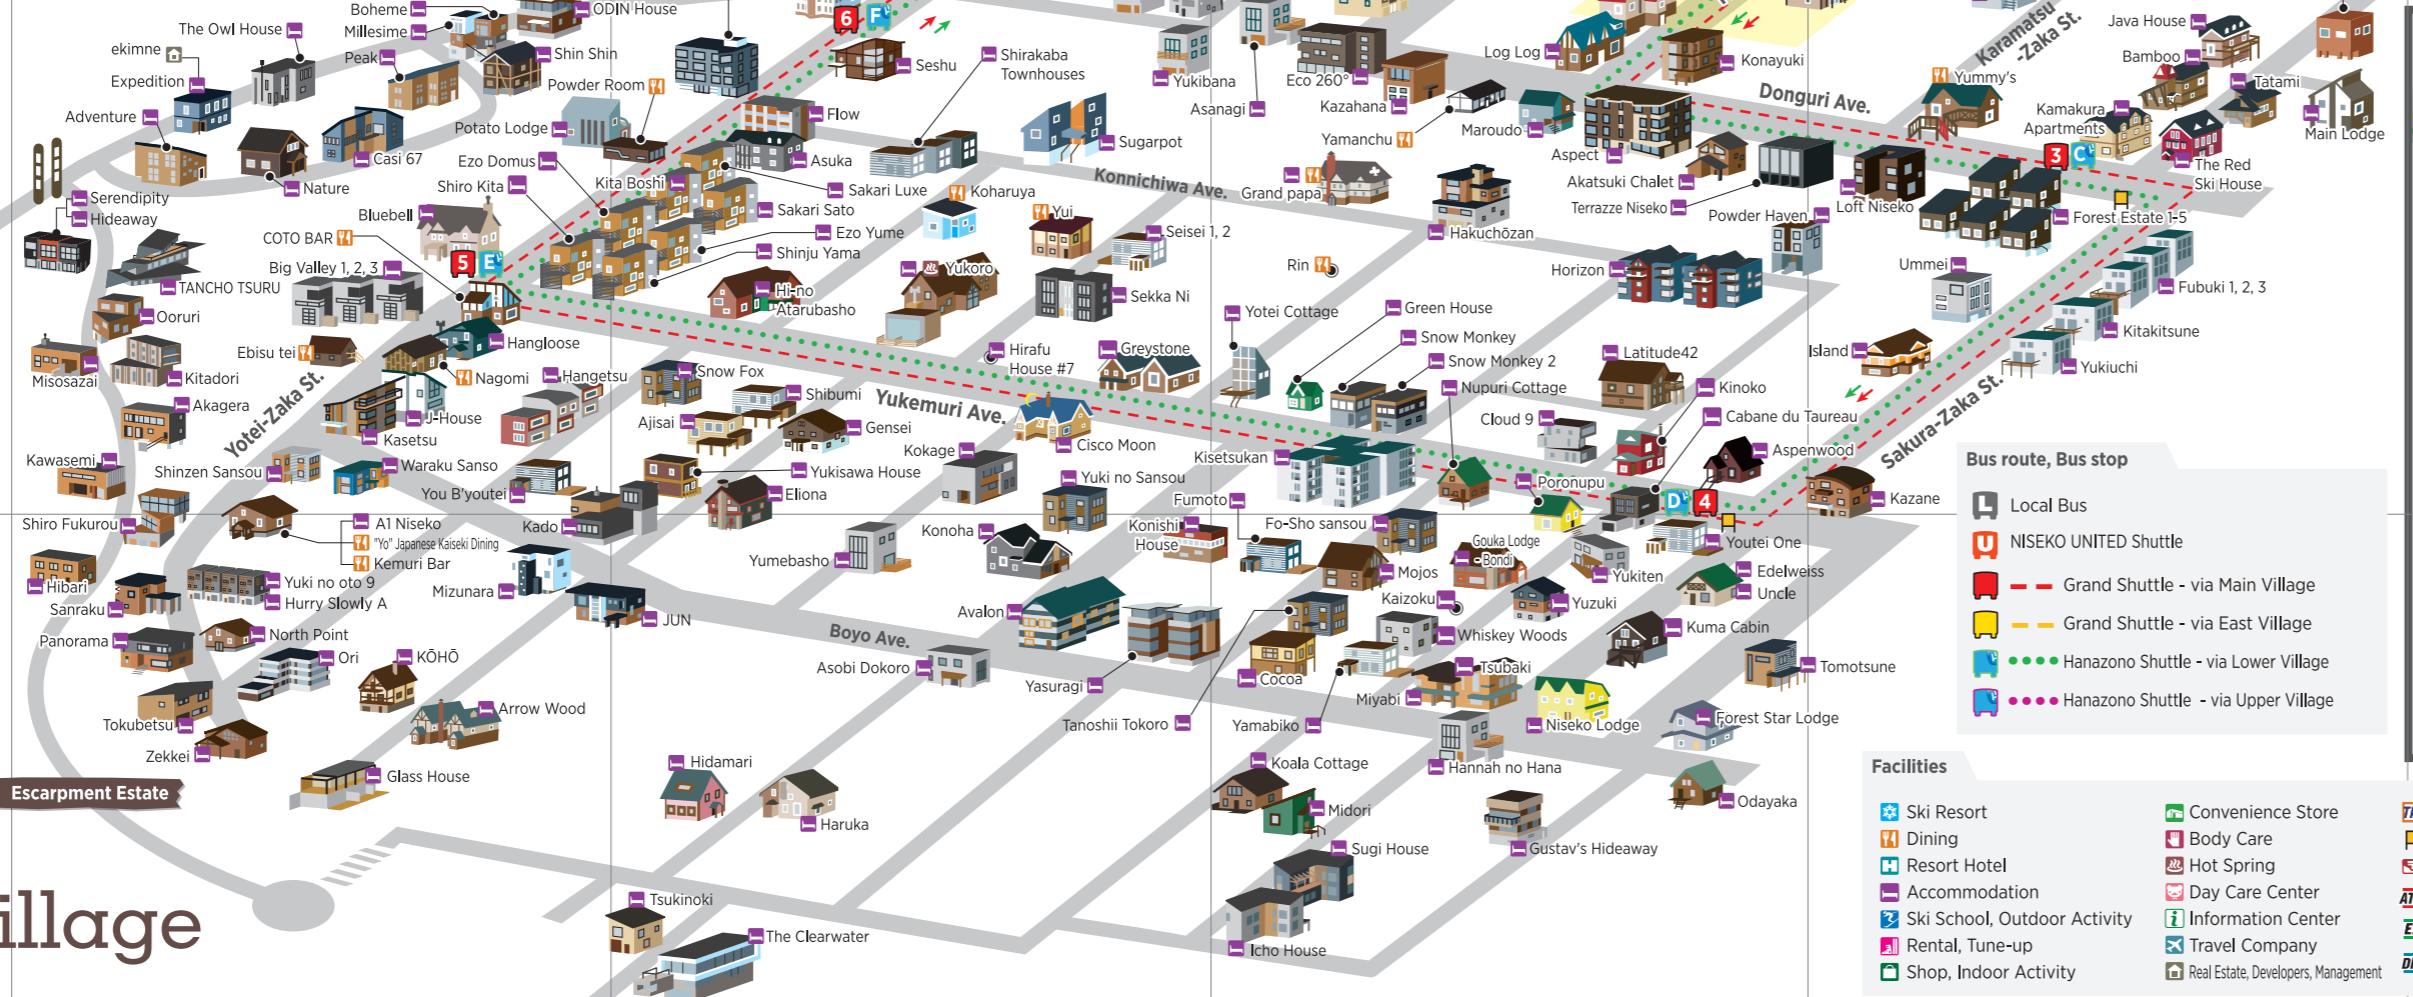

Hirafu-Intersection

- The Vale Niseko
- Vale Bar & Grill
- The Vale Onsen & Pool
- NISADE Real Estate
- The Vale Snowsports
- Alpen Ridge
- NBS Ski School
- NBS Rental
- NBS Retail
- Ridge Cafe
- Fresh Cafe
- FastFunJip
- NISS Hirafu
- Niseko Property
- at Home Niseko
- Niseko Property
- Holiday Niseko
- Green Farm Cafe
- Hokkaido Mountain Experience
- Rhythm Summit
- Koko
- Misu
- Niseko Taproom
- The Alpinist
- Sushi Wakatake
- Explore Niseko Booking Centre
- SPRINT Taxi Stand
- Australia House
- NisekoAccommodation.com
- Wabi Sabi
- Niseko Oil Massage
- Niseko Physio

Temporary Police Box : open from early Dec 2017 to late Mar 2018

Momiji-Zaka St.

- Captain
- Tuk Tuk
- MSK building
- Niseko Resort Service
- Momiji
- M Lodge
- Barunba
- BOMBAY SIZZLERS
- Cocoroya
- Hokkaido Travel
- Niseko Cultural School
- Ezo Seafoods
- NOASC
- NOASC Rental
- Niseko Realty Sales
- Outdoor Travel Japan
- Niseko Soan
- Kimamaya by ODIN
- The Barn
- Woody Note
- Momiji Lodge
- Matthew Suites
- FUYUTSUKI Niseko Tempura
- Yukitel Niseko
- Full Note
- Half Note Cafe/Bar
- Whiteroom Japan

Bus route, Bus stop

- Local Bus
- NISEKO UNITED Shuttle
- Grand Shuttle - via Main Village
- Grand Shuttle - via East Village
- Hanazono Shuttle - via Lower Village
- Hanazono Shuttle - via Upper Village

Facilities

- Ski Resort
- Dining
- Resort Hotel
- Accommodation
- Ski School, Outdoor Activity
- Rental, Tune-up
- Shop, Indoor Activity
- Convenience Store
- Body Care
- Hot Spring
- Day Care Center
- Information Center
- Travel Company
- Real Estate, Developers, Management
- Lift Ticket Counter
- Information Map
- Post
- ATM Cards Issued Overseas-compliant ATM
- International Currency Exchange
- Duty Free Shop