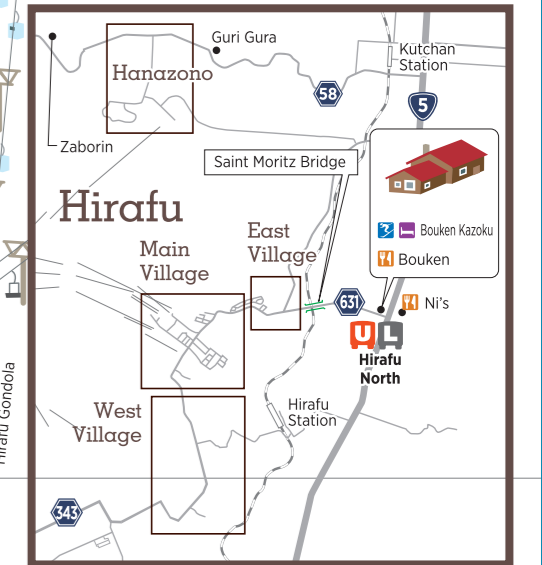

Hirafu West Village

Hirafu-Zaka St.

- Puku puku tei
- NBS Ski School
- NBS Rental
- NBS Retail
- Shiosai (Senchou 2)
- Niseko Sports Rental
- Niseko Sports Retail
- Suiboku
- A-Bu-Cha 2
- The Setsumon
- The Setsumon
- Summit Properties
- Nozomi Views
- Boot Solutions
- Rhythm Japan
- Glorious Coffee

Niseko Grand Hirafu

- Base (Dot Base)
- Grand Hirafu Snow School
- Grand Hirafu Ski / Snowboard Rental
- Base Cafe
- Skye Niseko (Scheduled Opening: Autumn 2018)
- Bus Stop to Airport, Sapporo
- Niseko Ground Service

Hirafu-Intersection

- The Vale Niseko
- Vale Bar & Grill
- The Vale Onsen & Pool
- NISADE Real Estate
- The Vale Snowsports
- Alpen Ridge
- NBS Ski School
- NBS Rental
- NBS Retail
- Ridge Cafe
- Fresh Cafe
- FastFunJip
- NISS Hirafu
- Niseko Property
- at Home Niseko
- Niseko Property
- Holiday Niseko
- Green Farm Cafe
- Hokkaido Mountain Experience
- Rhythm Summit
- Koko
- Misu
- Niseko Taproom
- The Alpinist
- Sushi Wakatake
- Explore Niseko Booking Centre
- SPRINT Taxi Stand
- Australia House
- NisekoAccommodation.com
- Wabi Sabi
- Niseko Oil Massage
- Niseko Physio

Temporary Police Box : open from early Dec 2017 to late Mar 2018

Momiji-Zaka St.

- Captain
- Tuk Tuk
- MSK building
- Niseko Resort Service
- Momiji
- M Lodge
- Barunba
- BOMBAY SIZZLERS
- Cocoroya
- Hokkaido Travel
- Niseko Cultural School
- Ezo Seafoods
- NOASC
- NOASC Rental
- Niseko Realty Sales
- Outdoor Travel Japan
- Niseko Soan
- Kimamaya by ODIN
- The Barn
- Woody Note
- Momiji Lodge
- Matthew Suites
- FUYUTSUKI Niseko Tempura
- Yukitel Niseko
- Full Note
- Half Note Cafe/Bar
- Whiteroom Japan

Bus route, Bus stop

- Local Bus
- NISEKO UNITED Shuttle
- Grand Shuttle - via Main Village
- Grand Shuttle - via East Village
- Hanazono Shuttle - via Lower Village
- Hanazono Shuttle - via Upper Village